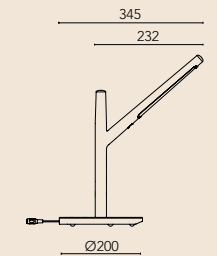

Faggio floor