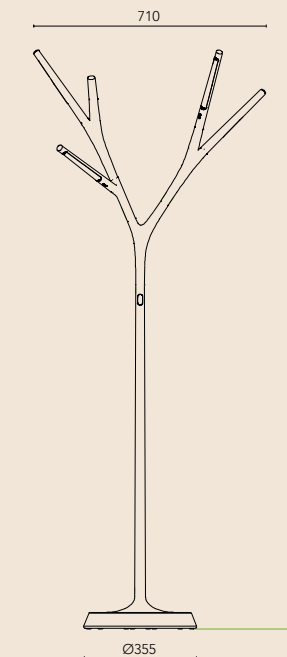

Design by Darfon

Description	WxHxØ (mm)	Luminaire power	Luminaire flux	Luminaire efficacy	Weight	Part no.	Colour
Faggio table	542x555x200	Max. 9.5W LED (1 lamp branch)	400 lm	47 lm/W	3.2 kg	200977	Silver
Faggio table	542x555x200	Max. 9.5W LED (1 lamp branch)	400 lm	47 lm/W	3.2 kg	200972	White
Faggio table	542x555x200	Max. 9.5W LED (1 lamp branch)	400 lm	47 lm/W	3.2 kg	200973	Black
Faggio table mini	345x414x200	Max. 9.5W LED (1 lamp branch)	400 lm	47 lm/W	2.6 kg	200974	Silver
Faggio table mini	345x414x200	Max. 9.5W LED (1 lamp branch)	400 lm	47 lm/W	2.6 kg	200978	White
Faggio table mini	345x414x200	Max. 9.5W LED (1 lamp branch)	400 lm	47 lm/W	2.6 kg	200979	Black
Faggio floor	710x1825x355	Max. 35W LED (4 lamp branches)	400 lm x4	47 lm/W	9.0 kg	200975	White
Faggio floor	710x1825x355	Max. 35W LED (4 lamp branches)	400 lm x4	47 lm/W	9.0 kg	200976	Black
Spare parts						Part no.	Colour
Light bransch			400 lm			208920	Silver
Small top						208921	Silver
Y module (branch off) small						208922	Silver
Y module (branch off) large						208923	Silver
Light bransch			400 lm			208924	White
Small top						208925	White
Y module (branch off) small						208926	White
Y module (branch off) large						208927	White
Light bransch			400 lm			208928	Black
Small top						208929	Black
Y module (branch off) small						208930	Black
Y module (branch off) large						208931	Black
Driver for Faggio table						208932	
Driver for Faggio floor						208933	

Faggio table

Faggio table mini

Faggio floor

The light is designed by the user depending on how the light branches are angled. With a single main switch and individual switches for each light branch it's possible to select overall or individual control. Once plugged in Faggio is in stand-by mode and the on/off button lights up at regular intervals (a soft, rhythmic flashing) to help the user more easily find it to switch the lamp on even in the dark.