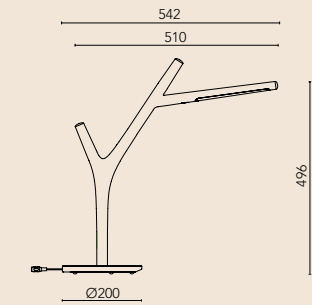

Faggio table mini