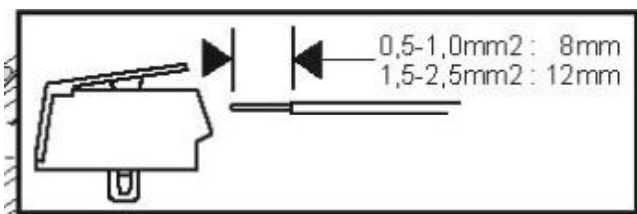

S. Om armaturens kabel skulle skadas eller om armaturen inte fungerar som den ska, skall dessa komponenter kontrolleras/bytas av tillverkaren eller av tillverkaren utsedd person.
GB. If the luminaire cable is damaged or if the luminaire is not working properly. It shall exclusively be checked/replaced by the manufacturer or by the manufacturer designated person.