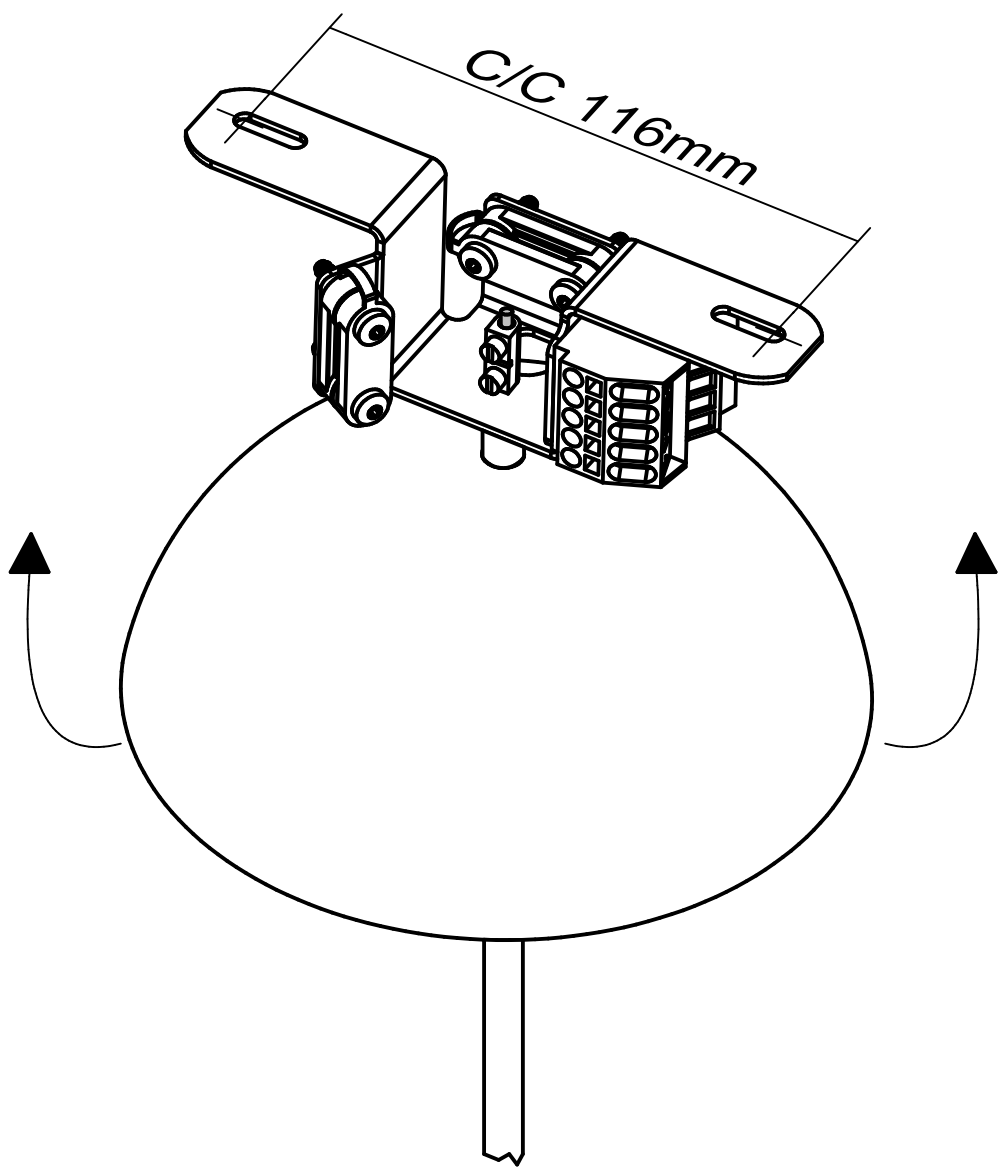

Montageanvisning Worker Rund Assembly instruction Worker Round

S. Om armaturens kabel skulle skadas eller om armaturen inte fungerar som den ska, skall dessa komponenter kontrolleras/bytas av tillverkaren eller av tillverkaren utsedd person.
GB. If the luminaire cable is damaged or if the luminaire is not working properly. It shall exclusively be checked/replaced by the manufacturer or by the manufacturer designated person.

Note! The luminaire weight load must be on the wire, not on cable. Therefore it is important to insure correct re-installation after adjustment of cable length.

Montageanvisning Kopplingsanvisning
 Assembly instruction Wiring instruction