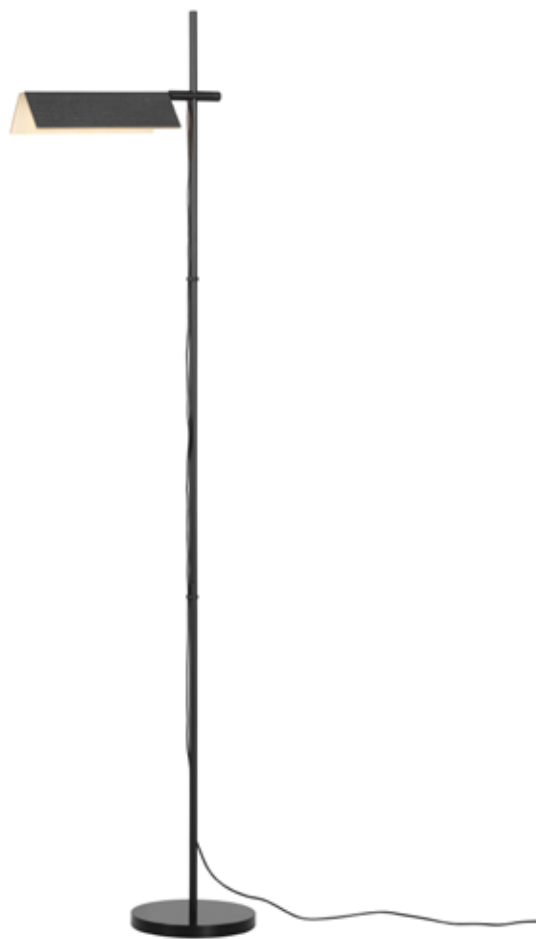

The collection was originally designed as prototypes for the seventh room at Treehotel in Harads, northern Sweden. The family consists of wall, table and floor luminaires.

Material

The collection also plays on clear contrasts between the dark and light, and the interior and exterior. The lamp's tactile qualities are emphasised by the rough surface of the birch veneer, in total harmony with Scandinavian nature.

Svit is made out of two pieces of birch veneer that are held together by piano hinges. The surface of the wooden exterior has been treated with black paint to reflect the concept of darkness.

Wall

Table

Floor

Material	Stand and floor/table base in steel. Die cast metal details in zinc. Shades in birch plywood. Diffusor in frosted acrylic.
Assembly	The wall version is mounted on a wall console with two point hangers. External cable possible.
Connection	Wall Wall attachment including terminal block 2x2.5 mm ² for permanent installation, or external cable and plug, length 4.5 m. Table Connection cable 2x0.75 mm ² with plug, length 4 m. Floor Connection cable 2x0.75 mm ² with plug, length 3 m (4.5 m). Foot switch.
Standard finish	Black NCS 8000-N with visible wooden details.
Light distribution	Adjustable light distribution.
Light source	Inc. LED light source. Colour temperature: 2700K or 3000K. Colour rendering: CRI 80 or 90. Chromaticity tolerance: 3 SDCM.
Protection class	2
Ip class	IP 20