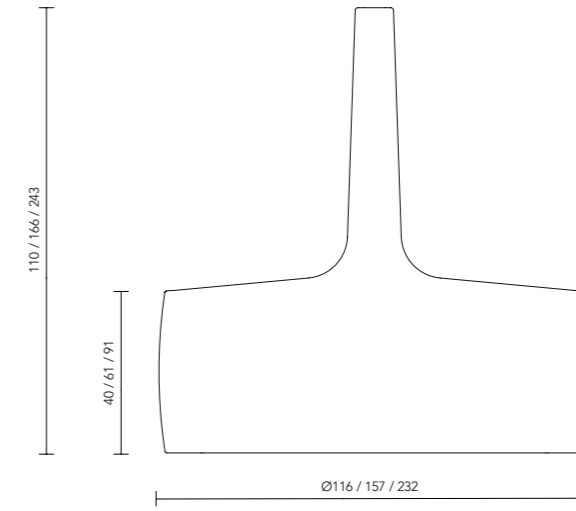

Tillbehör, endast skärmar

Beskrivning	ØxH (mm)	Art.nr.	Färg
Puck	116x40	202590	Svart
Puck	116x40	202591	Vit
Bowl	132x101	202592	Opal
Cone	188x121	202593	Svart
Cone	188x121	202594	Vit
Puck	157x61	202597	Svart
Puck	157x61	202598	Vit
Bowl	196x150	202599	Opal
Cone	278x188	202600	Svart
Cone	278x188	202601	Vit
Puck	232x91	202526	Svart
Puck	232x91	202527	Vit
Bowl	285x203	202528	Opal
Cone	400x281	202529	Svart
Cone	400x281	202530	Vit

Puck