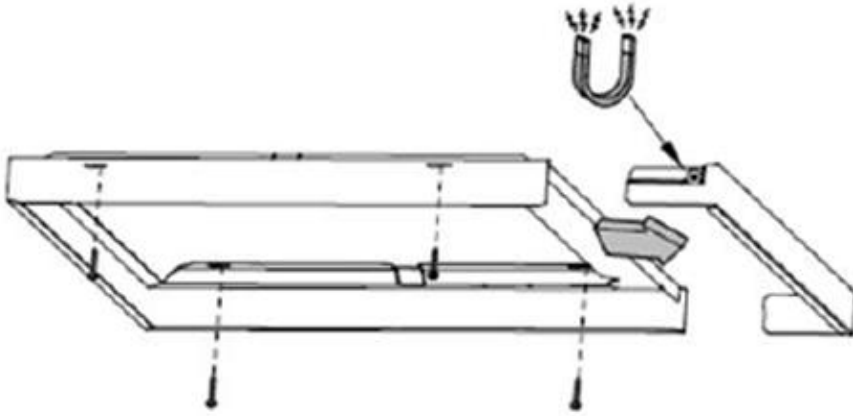

Level S Frame H60

| Art.nr | A | B |
|--------|-----|-----|
| 204223 | 400 | 500 |

Notera!

Demontera drivdonet på armaturens baksida innan montage i ram.

Note!

Disassemble the driver on the backside of the luminaire before assembling the luminaire in frame.