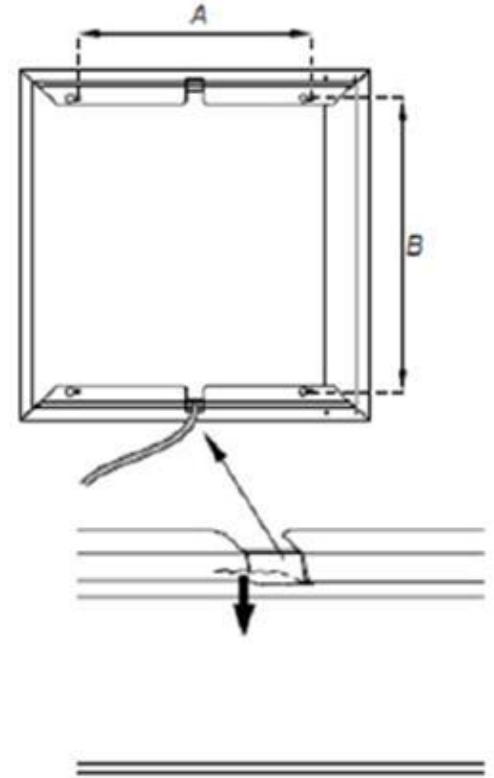

Level S Frame H60

| Art.nr | A | B |
|--------|-----|-----|
| 204223 | 400 | 500 |

Notera!

Demontera drivdonet på armaturens baksida innan montage i ram.

Note!

Disassemble the driver on the backside of the luminaire before assembling the luminaire in frame.