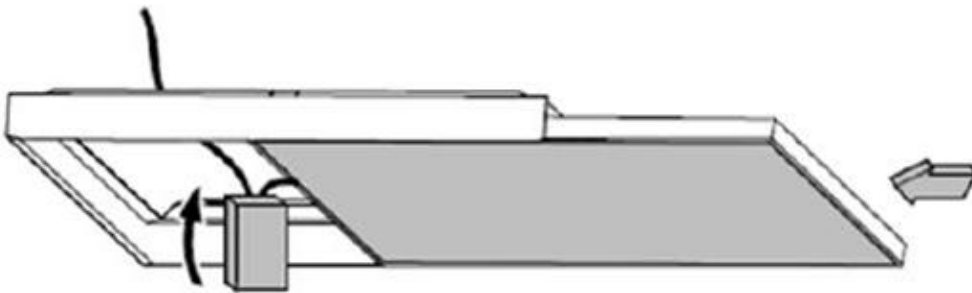

Level S Frame H60

| Art.nr | A | B |
|--------|-----|-----|
| 204223 | 400 | 500 |

Notera!

Demontera drivdonet på armaturens baksida innan montage i ram.

Note!

Disassemble the driver on the backside of the luminaire before assembling the luminaire in frame.