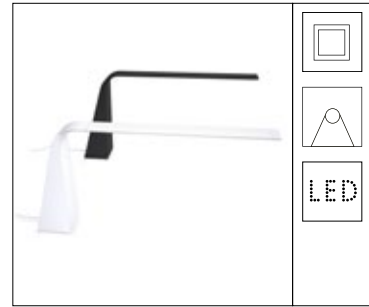

kiwi

design kristian andréason/kristin leibel

www.atelje-lyktan.se

atelie

kiwi

Our latest product is a modern, decorative desk-top lamp that will take pride of place on your desk. Kiwi is equipped with the latest LED technology and dimmer with a discrete pushbutton on the back of the stand. Black or white velvet-smooth latex paint result in a surface finish of the highest quality.

KIWI DESK

Design Kristian Andréason/Kristin Leibel

- Materials** Lamp housing in aluminium.
- Installation** Positioned with the aid of a desk-top stand.
- Connection** Connection cable with plug.
- Light control** Dimmer and on/off via pushbutton on lamp stand.
- Standard colours** Black or white latex finish.