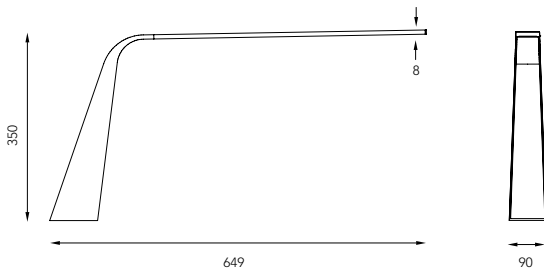

Dimensions H x L	Light source	Part no.	Colour
358 x 649	13 W LED 3000 K	201600	White 
358 x 649	13 W LED 3000 K	201601	Black 

ateljé Lyktan

Head office

Fyrvaktaregatan 7
SE-296 81 Åhus, Sweden
Tel +46 (0)44-28 98 00
Fax +46 (0)44-28 98 38
info@ateljje-lyktan.se
www.ateljje-lyktan.se