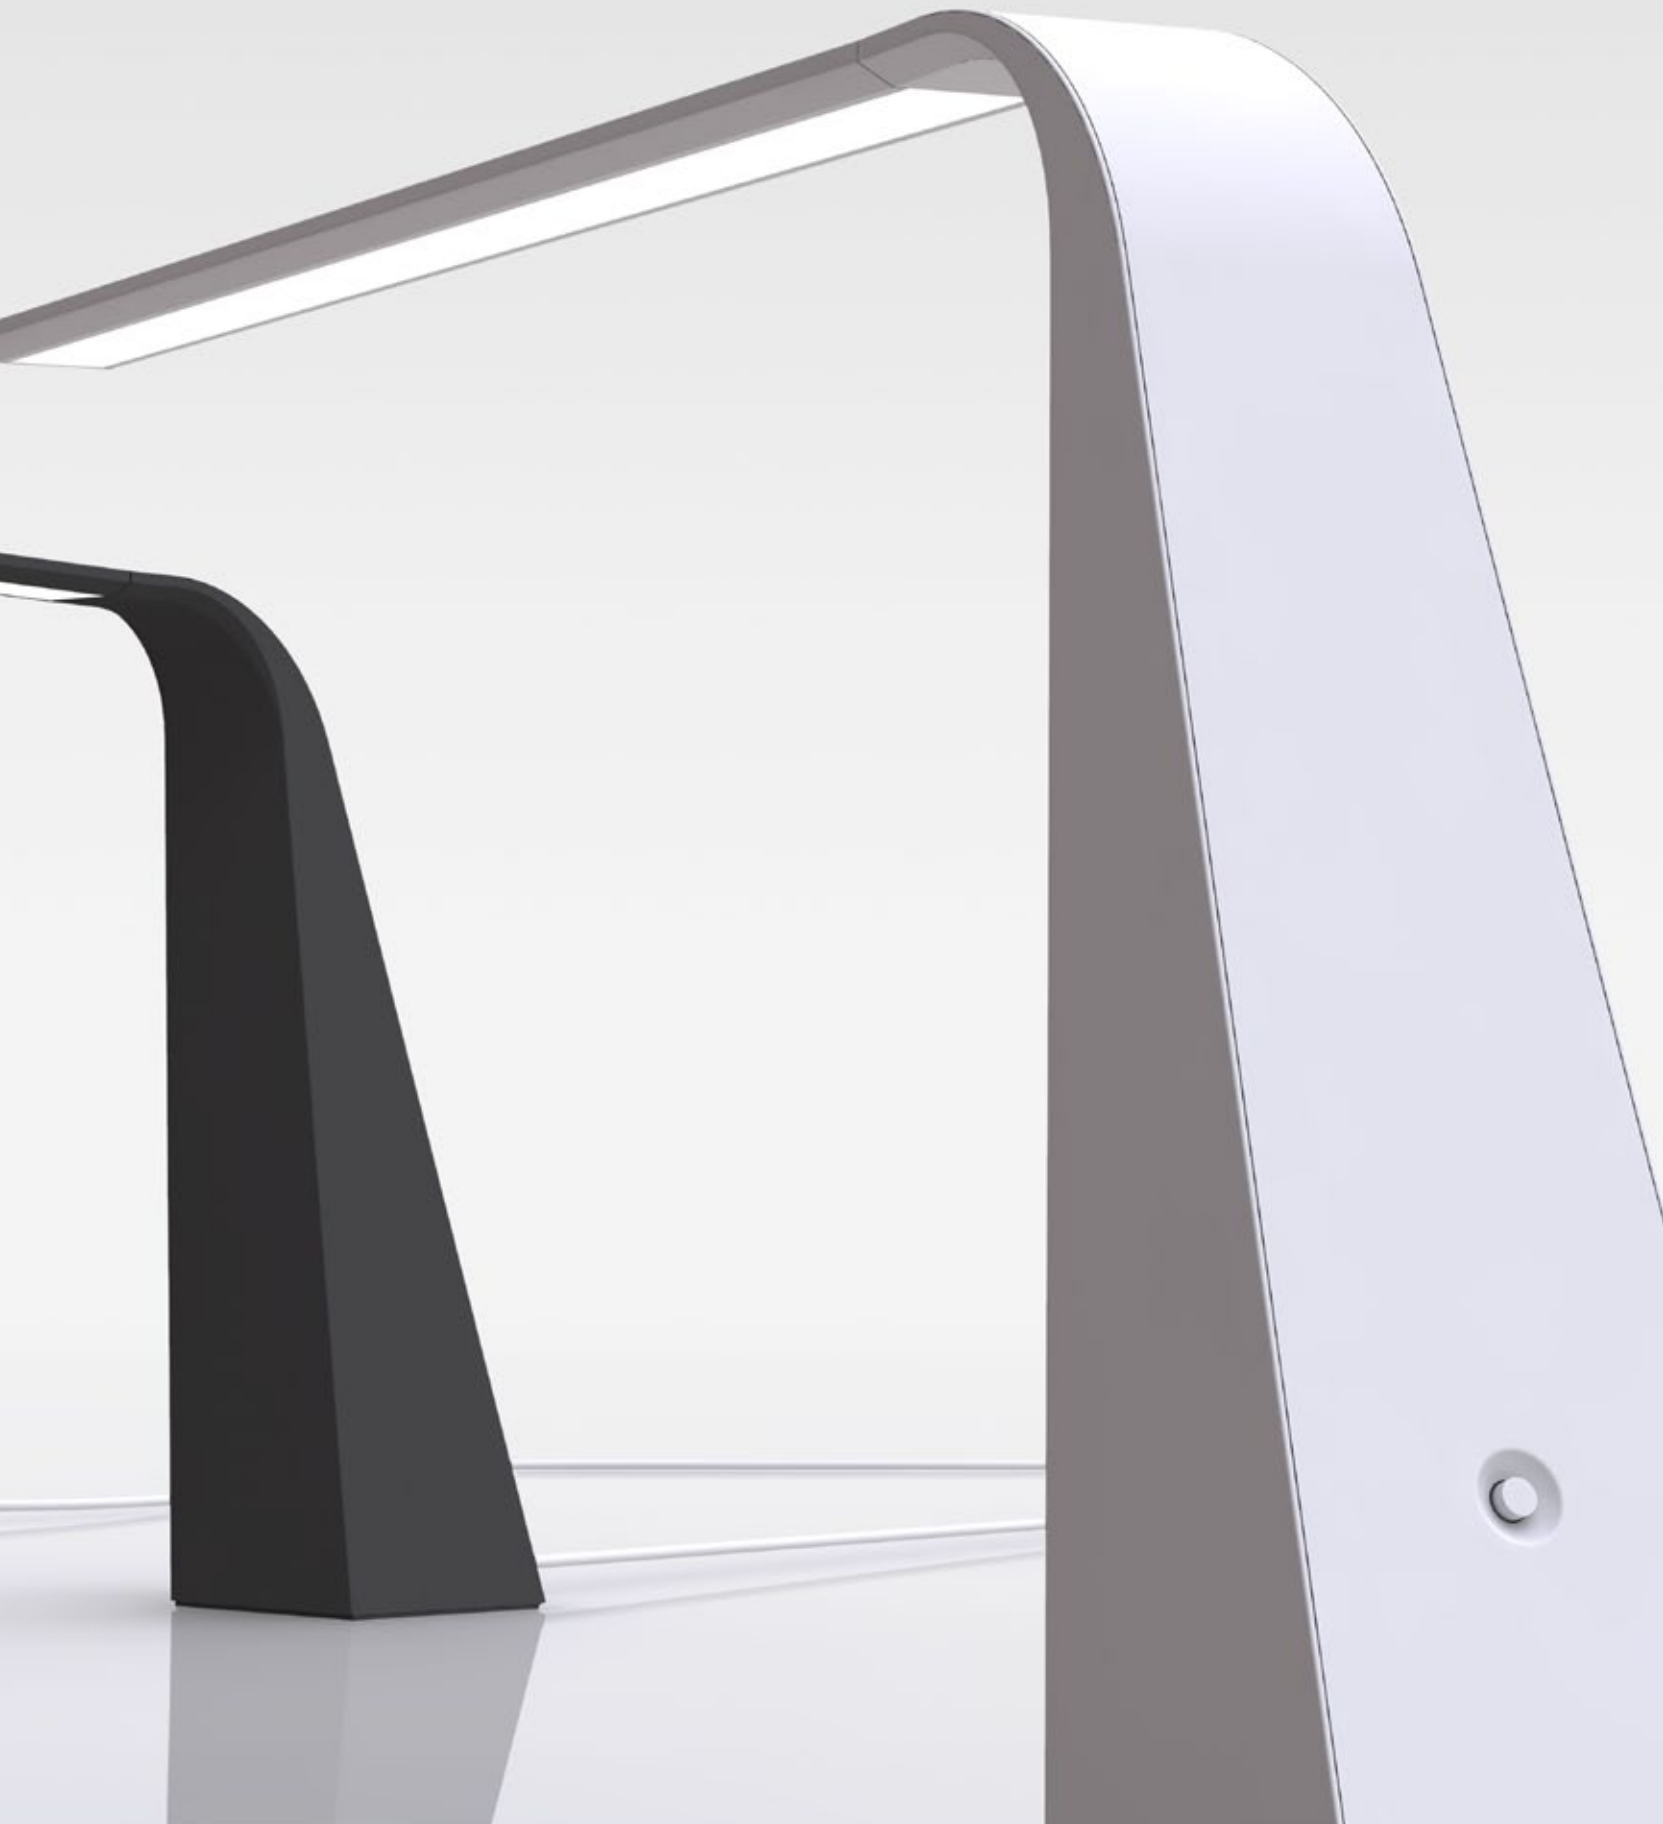

kiwi

design kristian andréason/kristin leibel

www.atelje-lyktan.se

atelie

kiwi

Our latest product is a modern, decorative desk-top lamp that will take pride of place on your desk. Kiwi is equipped with the latest LED technology and dimmer with a discrete pushbutton on the back of the stand. Black or white velvet-smooth latex paint result in a surface finish of the highest quality.

KIWI DESK

Design Kristian Andréason/Kristin Leibel

- Materials** Lamp housing in aluminium.
- Installation** Positioned with the aid of a desk-top stand.
- Connection** Connection cable with plug.
- Light control** Dimmer and on/off via pushbutton on lamp stand.
- Standard colours** Black or white latex finish.