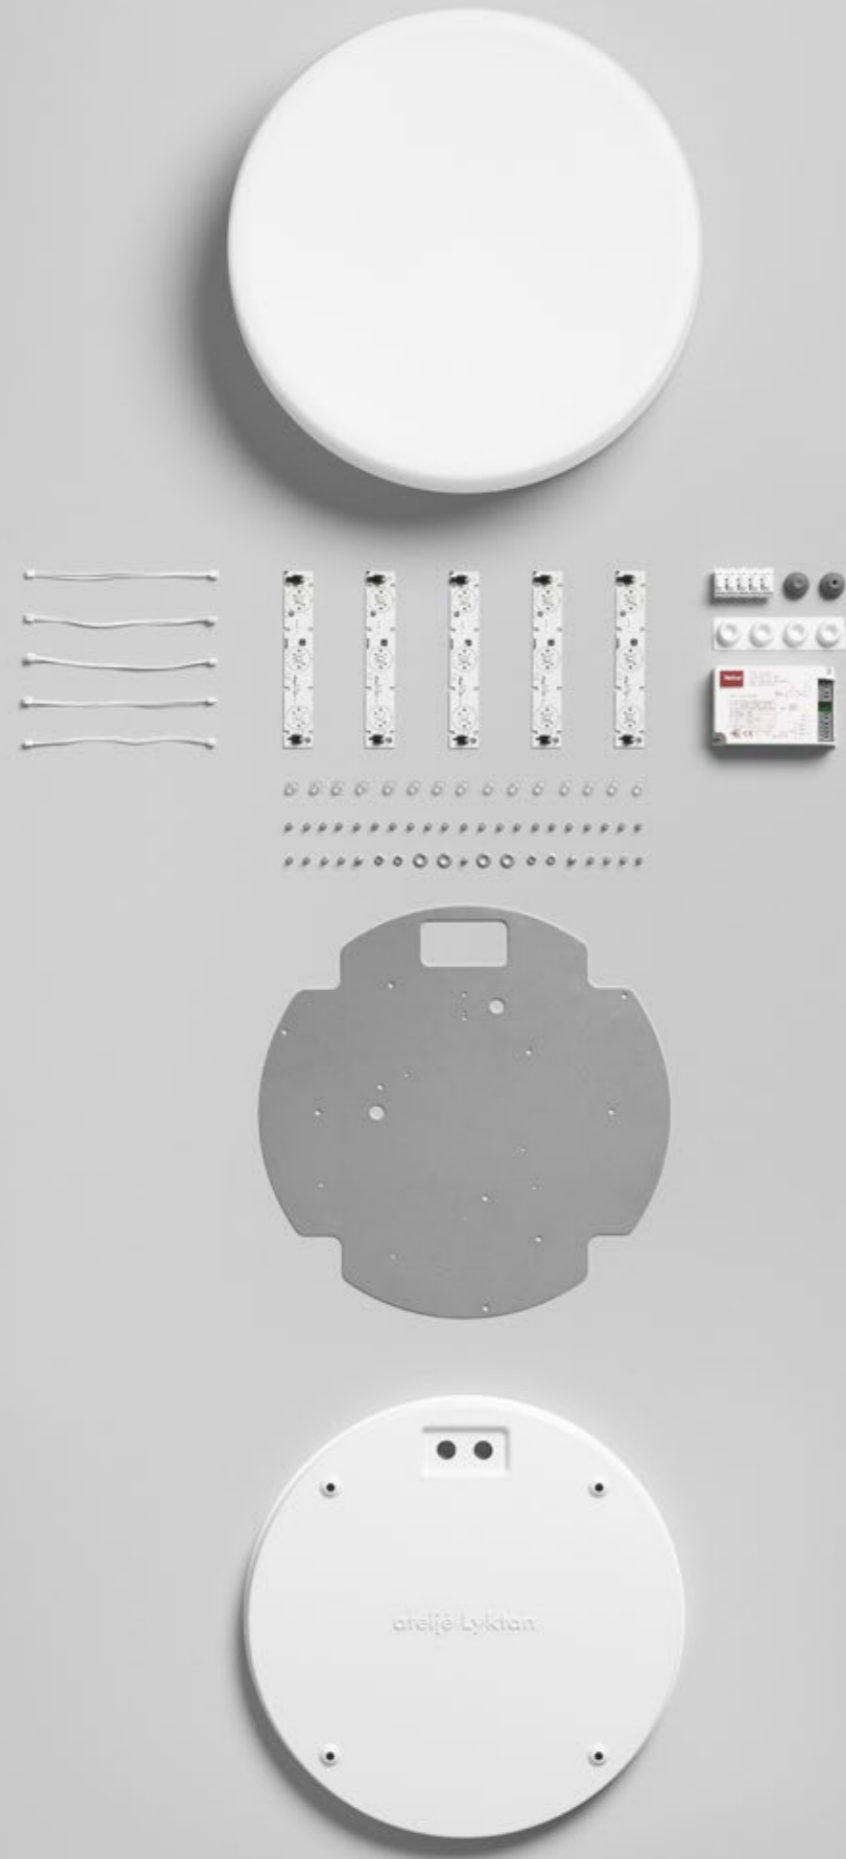

**Kit**

**ateljé Lyktan**

MEMBER OF THE FAGERHULT GROUP

**“Some types of lamps will always exist – the plafond is one of them,” says the designer Torbjörn Eliasson. With Kit, his new series of lamps for ateljé Lyktan, Torbjörn Eliasson has given the classic plafond form a subtle twist, without undermining its simple and elegant proportions. “Kit is quite archetypal. However, we have tried to develop the form a bit,” explains Torbjörn Eliasson. Kit has a slightly concave underside, which makes it a classic plafond lamp with an original detail and special character.**

**The three variants of Kit make it a highly versatile lamp – two are slightly larger and shallower, with diameters of 550 mm and 400 mm respectively. With a diameter of 200 mm, the third is smaller, but balances this formally with its greater depth. “Kit can be used in many different contexts because it comes in three different variations,” explains Torbjörn Eliasson.**

## Technical details

Material Body in white lacquered steel. Shield in glass.  
 Installation Mounted directly on ceiling with three (3) screws.  
 Connection Snap-in terminal block 3x2.5 mm<sup>2</sup>, dimmer 5x2.5 mm<sup>2</sup>.  
 Two (2) inlet holes for through-wiring, surface-mounted cable possible 180°.  
 Colour White NCS S0500-N G50.  
 Light source Includes lamp LED, colour temperature 3000K or 4000K. Colour rendering CRI 80. Chromaticity tolerance 3 SDCM.  
 Other Corridor function available on request (Kit 400). Kit 400 & 550: IP20, Kit 200: IP44.