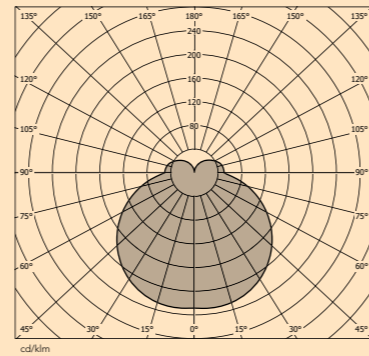

Material Body in white lacquered steel. Shield in glass.
Installation Mounted directly on ceiling with three (3) screws.
Connection Snap-in terminal block 3x2.5 mm², dimmer 5x2.5 mm².
Two (2) inlet holes for through-wiring, surface-mounted cable possible 180°.
Colour White NCS S0500-N G50.
Light source Includes lamp LED, colour temperature 3000K or 4000K. Colour rendering CRI 80. Chromaticity tolerance 3 SDCM.
Other Corridor function available on request (Kit 400). Kit 400 & 550: IP20, Kit 200: IP44.

Design by Torbjörn Eliasson

Description	Type	ØxH (mm)	Luminaire power	Luminaire flux	Luminaire efficacy	Colour	Colour temp.	Art.no.
Ceiling	On/Off	200x219	11W	720 lm	65 lm/W	White	3000K	209602
Ceiling	On/Off	400x105	29W	2120 lm	73 lm/W	White	3000K	209681
Ceiling	On/Off	400x105	29W	2321 lm	80 lm/W	White	4000K	209683
Ceiling	On/Off	550x90	40W	2850 lm	71 lm/W	White	3000K	209680
Ceiling	On/Off	550x90	40W	3121 lm	78 lm/W	White	4000K	209682
Ceiling	DALI	200x219	11W	720 lm	65 lm/W	White	3000K	209605 ¹
Ceiling	DALI	400x105	29W	2120 lm	73 lm/W	White	3000K	209681-402 ¹
Ceiling	DALI	400x105	29W	2321 lm	80 lm/W	White	4000K	209683-402 ¹
Ceiling	DALI	550x90	40W	2850 lm	71 lm/W	White	3000K	209680-402 ¹
Ceiling	DALI	550x90	40W	3121 lm	78 lm/W	White	4000K	209682-402 ¹

Refer to www.atelje-lyktan.com for latest information on luminaire data.

Clarifications, part number suffixes:
-402: LED dim DALI/Phase-pulse control.
Phase-pulse control = Dimming via momentary pushbutton.

¹ = Dimming via momentary pushbutton possible.

Kit 550