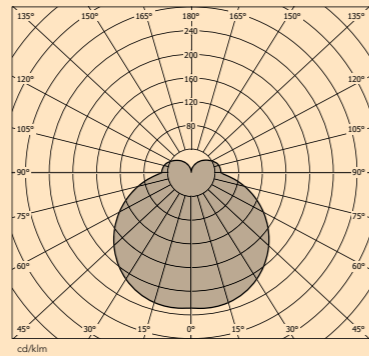

Material Body in white lacquered steel. Shield in glass.
Installation Mounted directly on ceiling with three (3) screws.
Connection Snap-in terminal block 3x2.5 mm², dimmer 5x2.5 mm².
Two (2) inlet holes for through-wiring, surface-mounted cable possible 180°.
Colour White NCS S0500-N G50.
Light source Includes lamp LED, colour temperature 3000K or 4000K. Colour rendering CRI 80. Chromaticity tolerance 3 SDCM.
Other Corridor function available on request (Kit 400). Kit 400 & 550: IP20, Kit 200: IP44.

Design by Torbjörn Eliasson

Description	Type	ØxH (mm)	Luminaire power	Luminaire flux	Luminaire efficacy	Colour	Colour temp.	Art.no.
Ceiling	On/Off	200x219	11W	720 lm	65 lm/W	White	3000K	209602
Ceiling	On/Off	400x105	29W	2120 lm	73 lm/W	White	3000K	209681
Ceiling	On/Off	400x105	29W	2321 lm	80 lm/W	White	4000K	209683
Ceiling	On/Off	550x90	40W	2850 lm	71 lm/W	White	3000K	209680
Ceiling	On/Off	550x90	40W	3121 lm	78 lm/W	White	4000K	209682
Ceiling	DALI	200x219	11W	720 lm	65 lm/W	White	3000K	209605 ¹
Ceiling	DALI	400x105	29W	2120 lm	73 lm/W	White	3000K	209681-402 ¹
Ceiling	DALI	400x105	29W	2321 lm	80 lm/W	White	4000K	209683-402 ¹
Ceiling	DALI	550x90	40W	2850 lm	71 lm/W	White	3000K	209680-402 ¹
Ceiling	DALI	550x90	40W	3121 lm	78 lm/W	White	4000K	209682-402 ¹

Refer to www.atelje-lyktan.com for latest information on luminaire data.

Clarifications, part number suffixes:
-402: LED dim DALI/Phase-pulse control.
Phase-pulse control = Dimming via momentary pushbutton.

¹ = Dimming via momentary pushbutton possible.

Kit 400