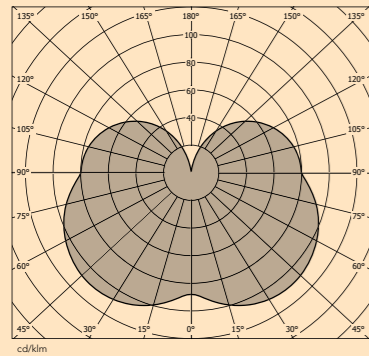

Material Body in white lacquered steel. Shield in glass.
Installation Mounted directly on ceiling with three (3) screws.
Connection Snap-in terminal block 3x2.5 mm², dimmer 5x2.5 mm².
Two (2) inlet holes for through-wiring, surface-mounted cable possible 180°.
Colour White NCS S0500-N G50.
Light source Includes lamp LED, colour temperature 3000K or 4000K. Colour rendering CRI 80. Chromaticity tolerance 3 SDCM.
Other Corridor function available on request (Kit 400). Kit 400 & 550: IP20, Kit 200: IP44.

Design by Torbjörn Eliasson

Description	Type	ØxH (mm)	Luminaire power	Luminaire flux	Luminaire efficacy	Colour	Colour temp.	Art.no.
Ceiling	On/Off	200x219	11W	720 lm	65 lm/W	White	3000K	209602
Ceiling	On/Off	400x105	29W	2120 lm	73 lm/W	White	3000K	209681
Ceiling	On/Off	400x105	29W	2321 lm	80 lm/W	White	4000K	209683
Ceiling	On/Off	550x90	40W	2850 lm	71 lm/W	White	3000K	209680
Ceiling	On/Off	550x90	40W	3121 lm	78 lm/W	White	4000K	209682
Ceiling	DALI	200x219	11W	720 lm	65 lm/W	White	3000K	209605 ¹
Ceiling	DALI	400x105	29W	2120 lm	73 lm/W	White	3000K	209681-402 ¹
Ceiling	DALI	400x105	29W	2321 lm	80 lm/W	White	4000K	209683-402 ¹
Ceiling	DALI	550x90	40W	2850 lm	71 lm/W	White	3000K	209680-402 ¹
Ceiling	DALI	550x90	40W	3121 lm	78 lm/W	White	4000K	209682-402 ¹

Refer to www.atelje-lyktan.com for latest information on luminaire data.

Clarifications, part number suffixes:
-402: LED dim DALI/Phase-pulse control.
Phase-pulse control = Dimming via momentary pushbutton.

¹ = Dimming via momentary pushbutton possible.

Kit 200