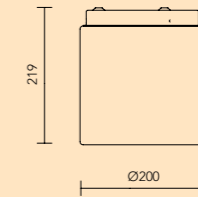

Material Body in white lacquered steel. Shield in glass.
Installation Mounted directly on ceiling with three (3) screws.
Connection Snap-in terminal block 3x2.5 mm², dimmer 5x2.5 mm².
Two (2) inlet holes for through-wiring, surface-mounted cable possible 180°.
Colour White NCS S0500-N G50.
Light source Includes lamp LED, colour temperature 3000K or 4000K. Colour rendering CRI 80. Chromaticity tolerance 3 SDCM.
Other Corridor function available on request (Kit 400). Kit 400 & 550: IP20, Kit 200: IP44.

Design by Torbjörn Eliasson

Description	Type	ØxH (mm)	Luminaire power	Luminaire flux	Luminaire efficacy	Colour	Colour temp.	Art.no.
Ceiling	On/Off	200x219	11W	720 lm	65 lm/W	White	3000K	209602
Ceiling	On/Off	400x105	29W	2120 lm	73 lm/W	White	3000K	209681
Ceiling	On/Off	400x105	29W	2321 lm	80 lm/W	White	4000K	209683
Ceiling	On/Off	550x90	40W	2850 lm	71 lm/W	White	3000K	209680
Ceiling	On/Off	550x90	40W	3121 lm	78 lm/W	White	4000K	209682
Ceiling	DALI	200x219	11W	720 lm	65 lm/W	White	3000K	209605 ¹
Ceiling	DALI	400x105	29W	2120 lm	73 lm/W	White	3000K	209681-402 ¹
Ceiling	DALI	400x105	29W	2321 lm	80 lm/W	White	4000K	209683-402 ¹
Ceiling	DALI	550x90	40W	2850 lm	71 lm/W	White	3000K	209680-402 ¹
Ceiling	DALI	550x90	40W	3121 lm	78 lm/W	White	4000K	209682-402 ¹

Refer to www.atelje-lyktan.com for latest information on luminaire data.

Clarifications, part number suffixes:
-402: LED dim DALI/Phase-pulse control.
Phase-pulse control = Dimming via momentary pushbutton.

¹ = Dimming via momentary pushbutton possible.