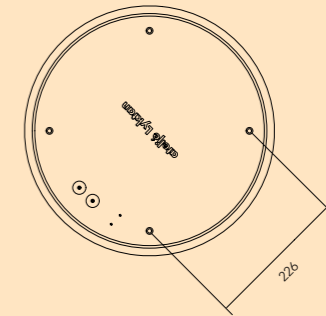

Material Body in white lacquered steel. Shield in glass.
Installation Mounted directly on ceiling with three (3) screws.
Connection Snap-in terminal block 3x2.5 mm², dimmer 5x2.5 mm².
Two (2) inlet holes for through-wiring, surface-mounted cable possible 180°.
Colour White NCS S0500-N G50.
Light source Includes lamp LED, colour temperature 3000K or 4000K. Colour rendering CRI 80. Chromaticity tolerance 3 SDCM.
Other Corridor function available on request (Kit 400). Kit 400 & 550: IP20, Kit 200: IP44.

Design by Torbjörn Eliasson

Description	Type	ØxH (mm)	Luminaire power	Luminaire flux	Luminaire efficacy	Colour	Colour temp.	Art.no.
Ceiling	On/Off	200x219	11W	720 lm	65 lm/W	White	3000K	209602
Ceiling	On/Off	400x105	29W	2120 lm	73 lm/W	White	3000K	209681
Ceiling	On/Off	400x105	29W	2321 lm	80 lm/W	White	4000K	209683
Ceiling	On/Off	550x90	40W	2850 lm	71 lm/W	White	3000K	209680
Ceiling	On/Off	550x90	40W	3121 lm	78 lm/W	White	4000K	209682
Ceiling	DALI	200x219	11W	720 lm	65 lm/W	White	3000K	209605 ¹
Ceiling	DALI	400x105	29W	2120 lm	73 lm/W	White	3000K	209681-402 ¹
Ceiling	DALI	400x105	29W	2321 lm	80 lm/W	White	4000K	209683-402 ¹
Ceiling	DALI	550x90	40W	2850 lm	71 lm/W	White	3000K	209680-402 ¹
Ceiling	DALI	550x90	40W	3121 lm	78 lm/W	White	4000K	209682-402 ¹

Refer to www.atelje-lyktan.com for latest information on luminaire data.

Clarifications, part number suffixes:
-402: LED dim DALI/Phase-pulse control.
Phase-pulse control = Dimming via momentary pushbutton.

¹ = Dimming via momentary pushbutton possible.