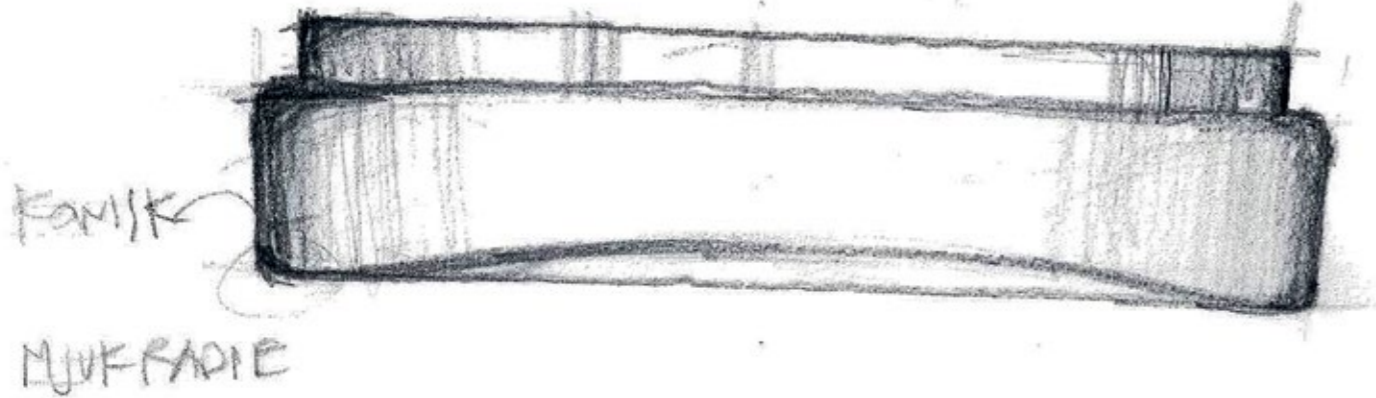

**Kit**

**ateljé Lyktan**

MEMBER OF THE FAGERHULT GROUP

**“Some types of lamps will always exist – the plafond is one of them,” says the designer Torbjörn Eliasson. With Kit, his new series of lamps for ateljé Lyktan, Torbjörn Eliasson has given the classic plafond form a subtle twist, without undermining its simple and elegant proportions. “Kit is quite archetypal. However, we have tried to develop the form a bit,” explains Torbjörn Eliasson. Kit has a slightly concave underside, which makes it a classic plafond lamp with an original detail and special character.**

**The three variants of Kit make it a highly versatile lamp – two are slightly larger and shallower, with diameters of 550 mm and 400 mm respectively. With a diameter of 200 mm, the third is smaller, but balances this formally with its greater depth. “Kit can be used in many different contexts because it comes in three different variations,” explains Torbjörn Eliasson.**

## Technical details

Material Body in white lacquered steel. Shield in glass.  
 Installation Mounted directly on ceiling with three (3) screws.  
 Connection Snap-in terminal block 3x2.5 mm<sup>2</sup>, dimmer 5x2.5 mm<sup>2</sup>.  
 Two (2) inlet holes for through-wiring, surface-mounted cable possible 180°.  
 Colour White NCS S0500-N G50.  
 Light source Includes lamp LED, colour temperature 3000K or 4000K. Colour rendering CRI 80. Chromaticity tolerance 3 SDCM.  
 Other Corridor function available on request (Kit 400). Kit 400 & 550: IP20, Kit 200: IP44.