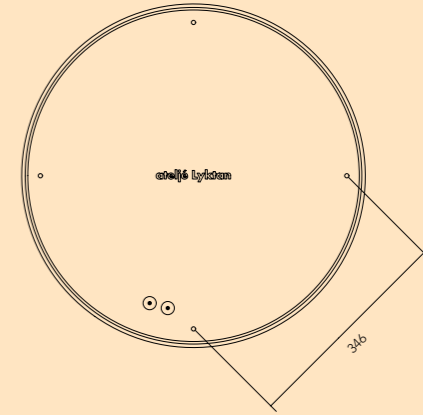

Material Body in white lacquered steel. Shield in glass.
Installation Mounted directly on ceiling with three (3) screws.
Connection Snap-in terminal block 3x2.5 mm², dimmer 5x2.5 mm².
Two (2) inlet holes for through-wiring, surface-mounted cable possible 180°.
Colour White NCS S0500-N G50.
Light source Includes lamp LED, colour temperature 3000K or 4000K. Colour rendering CRI 80. Chromaticity tolerance 3 SDCM.
Other Corridor function available on request (Kit 400). Kit 400 & 550: IP20, Kit 200: IP44.

Design by Torbjörn Eliasson

Description	Type	ØxH (mm)	Luminaire power	Luminaire flux	Luminaire efficacy	Colour	Colour temp.	Art.no.
Ceiling	On/Off	200x219	11W	720 lm	65 lm/W	White	3000K	209602
Ceiling	On/Off	400x105	29W	2120 lm	73 lm/W	White	3000K	209681
Ceiling	On/Off	400x105	29W	2321 lm	80 lm/W	White	4000K	209683
Ceiling	On/Off	550x90	40W	2850 lm	71 lm/W	White	3000K	209680
Ceiling	On/Off	550x90	40W	3121 lm	78 lm/W	White	4000K	209682
Ceiling	DALI	200x219	11W	720 lm	65 lm/W	White	3000K	209605 ¹
Ceiling	DALI	400x105	29W	2120 lm	73 lm/W	White	3000K	209681-402 ¹
Ceiling	DALI	400x105	29W	2321 lm	80 lm/W	White	4000K	209683-402 ¹
Ceiling	DALI	550x90	40W	2850 lm	71 lm/W	White	3000K	209680-402 ¹
Ceiling	DALI	550x90	40W	3121 lm	78 lm/W	White	4000K	209682-402 ¹

Refer to www.atelje-lyktan.com for latest information on luminaire data.

Clarifications, part number suffixes:
-402: LED dim DALI/Phase-pulse control.
Phase-pulse control = Dimming via momentary pushbutton.

¹ = Dimming via momentary pushbutton possible.