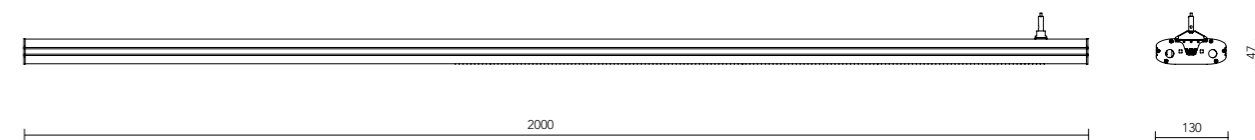

Fovea LED singel

Fovea LED singel Actilume (-384)

Fovea LED system

Fovea LED system Actilume Master (-367)

Fovea LED 2000

Fovea LED 2000 Actilume Master (-367)

90° koppling

135° koppling