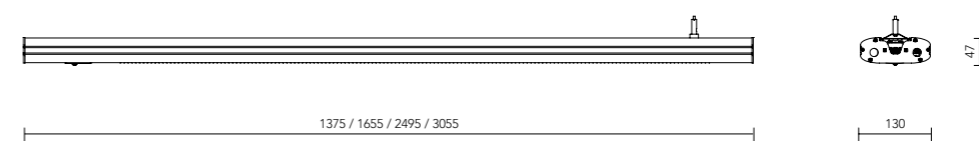

Fovea LED singel

Fovea LED singel Actilume (-384)

Fovea LED system

Fovea LED system Actilume Master (-367)

Fovea LED 2000

Fovea LED 2000 Actilume Master (-367)

90° koppling

135° koppling