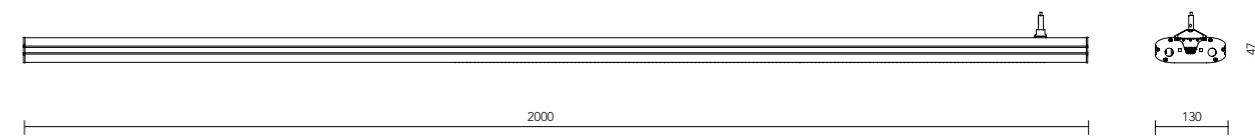

Fovea LED singel

Fovea LED singel Actilume (-384)

Fovea LED system

Fovea LED system Actilume Master (-367)

Fovea LED 2000

Fovea LED 2000 Actilume Master (-367)

90° koppling

135° koppling