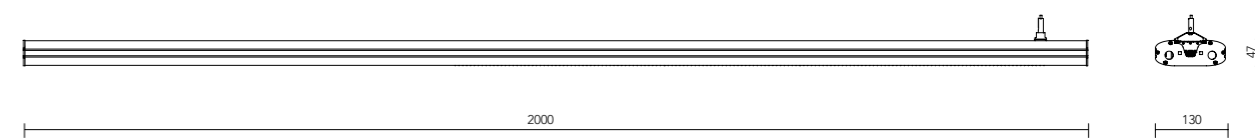

Fovea LED singel

Fovea LED singel Actilume (-384)

Fovea LED system

Fovea LED system Actilume Master (-367)

Fovea LED 2000

Fovea LED 2000 Actilume Master (-367)

90° koppling

135° koppling