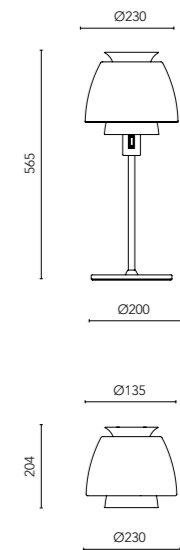

Ceiling

Table