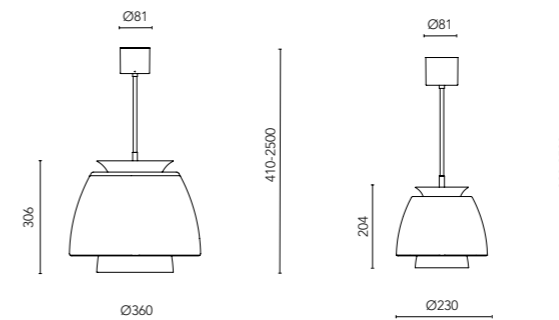

Buzz

Material	Body in metal laquered in matte white. Colour laquered aluminium shade with inside in white foil. Buzz Table and Floor: Stand and footplate in chromed steel.
Installation	Ceiling: Screw fixed surface ceiling. Key-hole. Pendant: Hook suspension in canopy.
Connection	Ceiling: Snap-in terminal block 3x2.5 mm² in canopy. 1-phase through wiring possible. External cable needs a hole in canopy. Pendant: 2.5 m 2x0.75 mm² feed cable in white textile, halogen-free. Lamp plug in canopy. Table and Floor: 2 m 2x0.75 mm² feed cable in black halogen-free with plug.
textile, Colour	Black RAL9005, White NCS S0500-N, Turquoise NCS S3030-B30G, Salmon pink NCS S2040-Y80R, Dusty purple NCS S5040-R30B.
Other	Including LED light source max. 28W E27. Colour temperature: 2700K.

Design by Olle Anderson