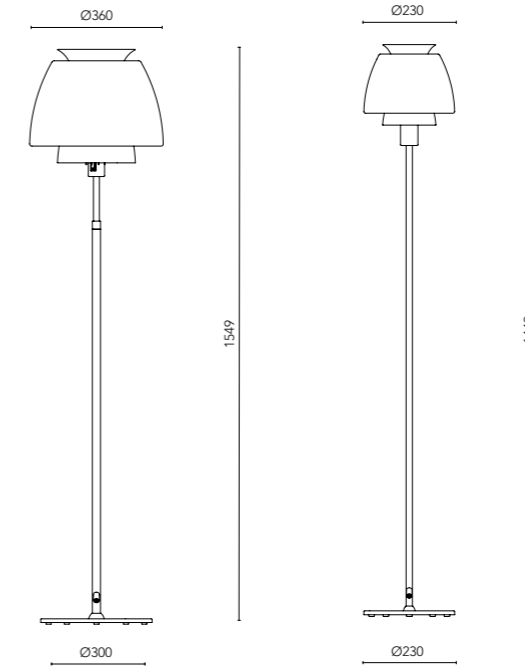

Buzz

Material	Body in metal laquered in matte white. Colour laquered aluminium shade with inside in white foil. Buzz Table and Floor: Stand and footplate in chromed steel.
Installation	Ceiling: Screw fixed surface ceiling. Key-hole. Pendant: Hook suspension in canopy.
Connection	Ceiling: Snap-in terminal block 3x2.5 mm² in canopy. 1-phase through wiring possible. External cable needs a hole in canopy. Pendant: 2.5 m 2x0.75 mm² feed cable in white textile, halogen-free. Lamp plug in canopy. Table and Floor: 2 m 2x0.75 mm² feed cable in black halogen-free with plug.
textile, Colour	Black RAL9005, White NCS S0500-N, Turquoise NCS S3030-B30G, Salmon pink NCS S2040-Y80R, Dusty purple NCS S5040-R30B.
Other	Including LED light source max. 28W E27. Colour temperature: 2700K.

Design by Olle Anderson