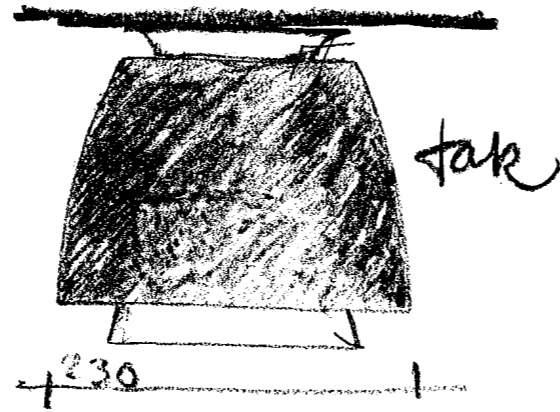

Buzz

ateljé Lyktan

MEMBER OF THE FAGERHULT GROUP

KONCEPT
Sammansättning

pendel
2 storlekar

FÖR ATELJÉ LYKTAN

* 360 OCH 230 *

* 230 *

450

* 200 *

inga mill
änna angivna
ingen skala

* 230 *

* 120 *

* 120 *

LITEN LUSHING
UPPÅT

svartlackerat
stål rör

Technical details

Buzz

Material	Body in metal laquered in matte white. Colour laquered aluminium shade with inside in white foil. Buzz Table and Floor: Stand and footplate in chromed steel.
Installation	Ceiling: Screw fixed surface ceiling. Key-hole. Pendant: Hook suspension in canopy.
Connection	Ceiling: Snap-in terminal block 3x2.5 mm ² in canopy. 1-phase through wiring possible. External cable needs a hole in canopy. Pendant: 2.5 m 2x0.75 mm ² feed cable in white textile, halogen-free. Lamp plug in canopy. Table and Floor: 2 m 2x0.75 mm ² feed cable in black halogen-free with plug.
textile, Colour	Black RAL9005, White NCS S0500-N, Turquoise NCS S3030-B30G, Salmon pink NCS S2040-Y80R, Dusty purple NCS S5040-R30B.
Other	Including LED light source max. 28W E27. Colour temperature: 2700K.