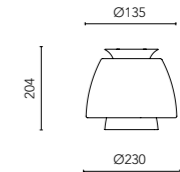

Buzz

Material	Body in metal laquered in matte white. Colour laquered aluminium shade with inside in white foil. Buzz Table and Floor: Stand and footplate in chromed steel.
Installation	Ceiling: Screw fixed surface ceiling. Key-hole. Pendant: Hook suspension in canopy.
Connection	Ceiling: Snap-in terminal block 3x2.5 mm² in canopy. 1-phase through wiring possible. External cable needs a hole in canopy. Pendant: 2.5 m 2x0.75 mm² feed cable in white textile, halogen-free. Lamp plug in canopy. Table and Floor: 2 m 2x0.75 mm² feed cable in black halogen-free with plug.
textile, Colour	Black RAL9005, White NCS S0500-N, Turquoise NCS S3030-B30G, Salmon pink NCS S2040-Y80R, Dusty purple NCS S5040-R30B.
Other	Including LED light source max. 28W E27. Colour temperature: 2700K.

Design by Olle Anderson