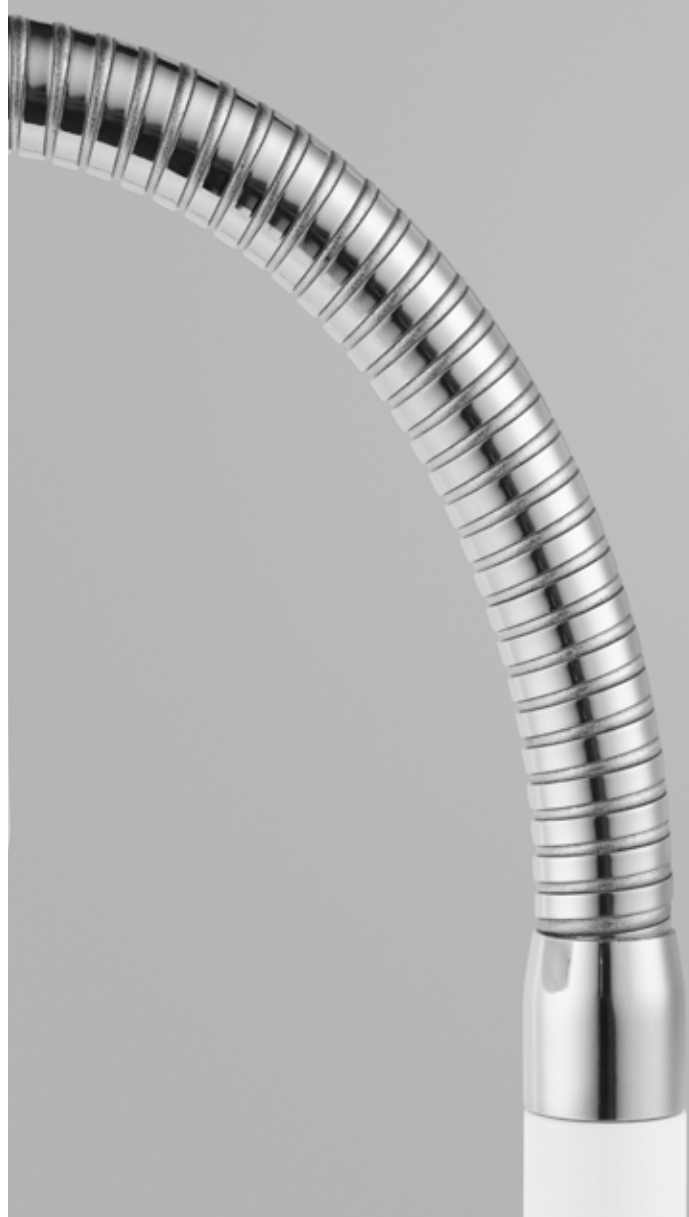

### BUMLING MINI

"It's like a big boulder, Anders!" a friend of designer Anders Pehrson is believed to have said, when he saw the new pendant lamp at the lighting exhibition in Gothenburg in 1968. The lamp was bulky, British racing green and 60 cm in diameter. This was the birth of Bumling, a Swedish design classic. Now we are re-releasing the classic in two original sizes, 190 mm & 250 mm.

## FACTS

- Material:** Shade in spun aluminium.
- Installation:** Pendant / Wall / Table / Floor
- Connection:** Bumling indoor: **Pendant** supplied with 3 m halogen free white textile cable 2G0.75 mm<sup>2</sup>. Ceiling cup with terminal block 2x2.5 mm<sup>2</sup> and lamp plug. **Table** and **Floor** supplied with 2.5 / 3 m halogen free white cable 2G0.75 mm<sup>2</sup>. Dimmable. **Wall** supplied with terminal block in junction box 3x2.5 mm<sup>2</sup>. Dimmable. Bumling outdoor: Wall mounted junction box including IP55 classed terminal block 3x2.5 mm<sup>2</sup>.
- Standard finish:** Bumling indoor: White NCS 0500-N G90. Colour can be chosen for a set up fee. Bumling outdoor: Anthracite grey ~ RAL9023 textured, Aluminium grey ~ RAL9006 textured or Black RAL9005 textured.
- Diffuser:** Bumling indoor: Circular grid in opal acrylic combined with diffuser film. Bumling outdoor: The luminaire is supplied with an IP65 class AC module which has an opal diffuser.
- Light source:** Includes 230V LED light source, colour temperature 2700K. **Colour rendering:** CRI 80. **Chromaticity tolerance:** max 3 SDCM. **Lifespan:** L80B10 50 000h (indoor), L70 50 000h (outdoor). Or selectable GU10 light source.
- Design:** Anders Pehrson
- Protection Category:** 2
- Ingress Protection:** IP20 (indoor), IP55 (outdoor)