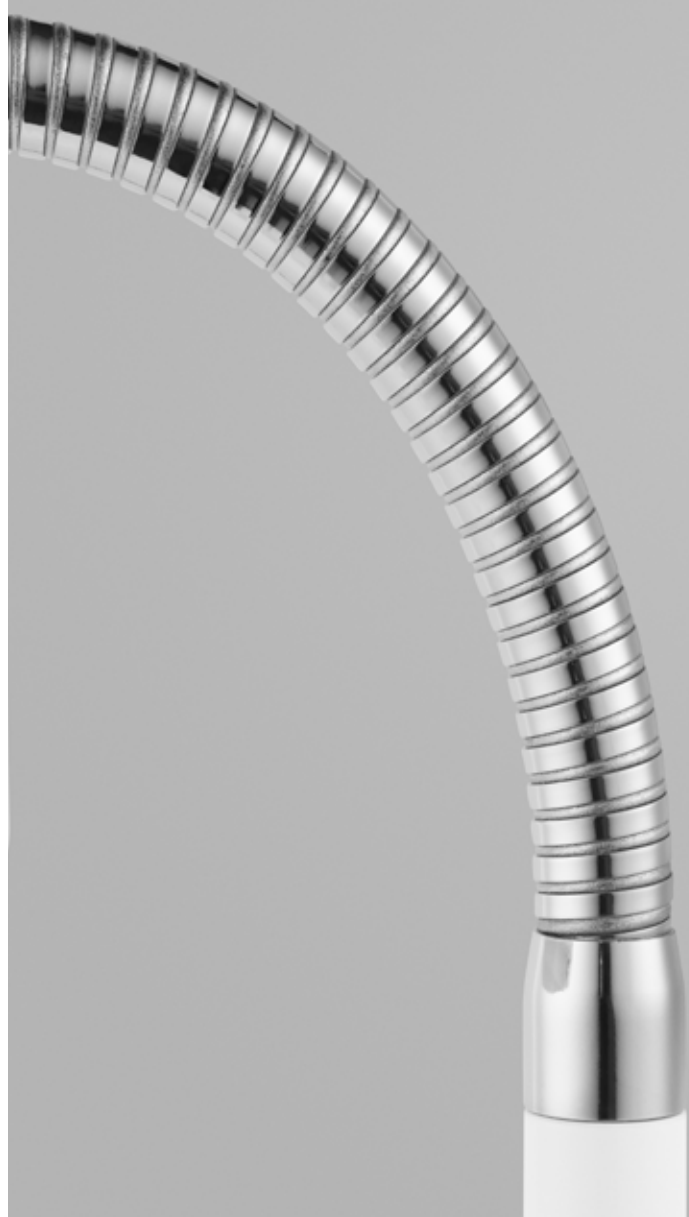

### BUMLING MINI

"It's like a big boulder, Anders!" a friend of designer Anders Pehrson is believed to have said, when he saw the new pendant lamp at the lighting exhibition in Gothenburg in 1968. The lamp was bulky, British racing green and 60 cm in diameter. This was the birth of Bumling, a Swedish design classic. Now we are re-releasing the classic in two original sizes, 190 mm & 250 mm.

## FACTS

**Material:** Shade in spun aluminium.

**Installation:** Pendant / Wall / Table / Floor

**Connection:** Bumling indoor: **Pendant** supplied with 3 m halogen free white cable 2G0.75 mm<sup>2</sup>. Ceiling cup with terminal block 2x2.5 mm<sup>2</sup> and lamp plug. **Table** and **Floor** supplied with 2.5 / 3 m halogen free white cable 2G0.75 mm<sup>2</sup>. Dimmable. **Wall** supplied with terminal block in junction box 3x2.5 mm<sup>2</sup>. Dimmable. Bumling outdoor: Wall mounted junction box including IP55 classed terminal block 3x2.5 mm<sup>2</sup>.