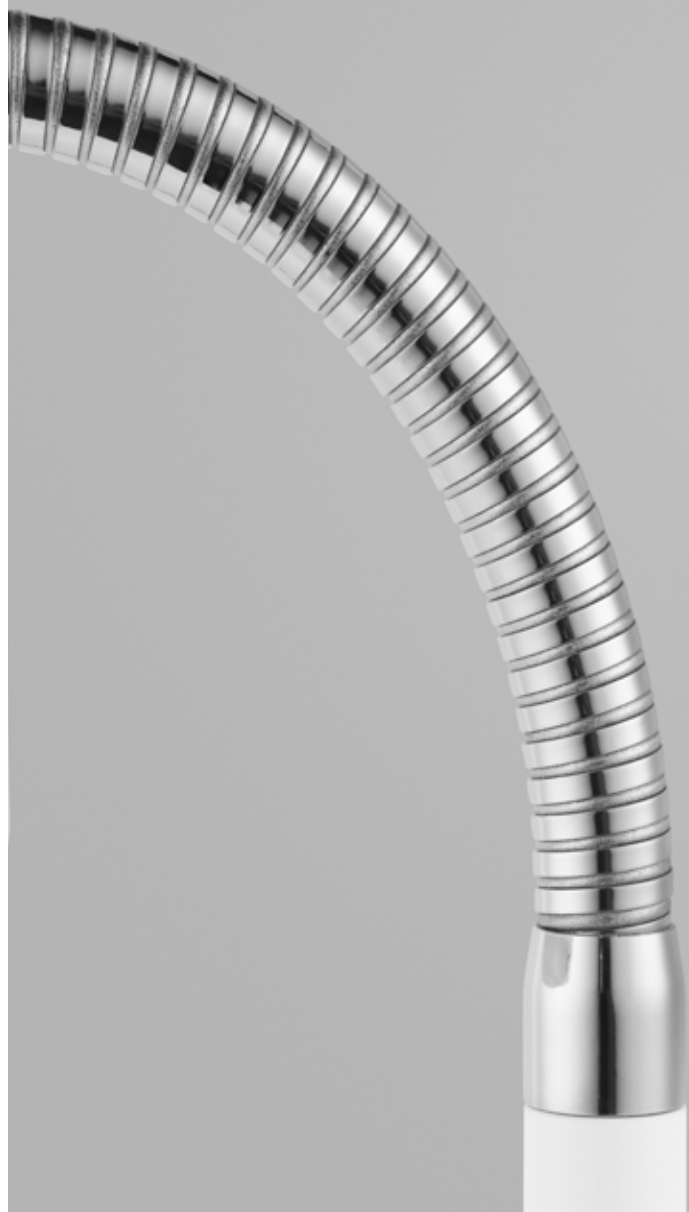

BUMLING MINI

ateljé Lyktan

MEMBER OF THE FAGERHULT GROUP

BUMLING MINI

"It's like a big boulder, Anders!" a friend of designer Anders Pehrson is believed to have said, when he saw the new pendant lamp at the lighting exhibition in Gothenburg in 1968. The lamp was bulky, British racing green and 60 cm in diameter. This was the birth of Bumling, a Swedish design classic. Now we are re-releasing the classic in two original sizes, 190 mm & 250 mm.

TABLE

FLOOR

PENDANT

WALL

OUTDOOR

FACTS

- Material:** Shade in spun aluminium.
- Installation:** Pendant / Wall / Table / Floor
- Connection:** Bumling indoor: **Pendant** supplied with 3 m halogen free white cable 2G0.75 mm². Ceiling cup with terminal block 2x2.5 mm² and lamp plug. **Table and Floor** supplied with 2.5 / 3 m halogen free white cable 2G0.75 mm². Dimmable. **Wall** supplied with terminal block in junction box 3x2.5 mm². Dimmable. Bumling outdoor: Wall mounted junction box including quick connectors in IP55-rated enclosure.
- Standard finish:** Bumling indoor: White NCS 0500-N G90. Colour can be chosen for a set up fee. Bumling outdoor: Anthracite grey ~ RAL9023 textured, Aluminium grey ~ RAL9006 textured or Black RAL9005 textured.
- Diffuser:** Bumling indoor: Circular grid in opal acrylic combined with diffuser film. Bumling outdoor: The luminaire is supplied with an IP65 class AC module which has an opal diffuser.
- Light source:** Includes 230V LED light source, colour temperature 2700K. **Colour rendering:** CRI 80. **Chromaticity tolerance:** max 3 SDCM. **Lifespan:** L80B10 50 000h (indoor), L70B10 50 000h (outdoor). Or selectable GU10 light source.
- Design:** Anders Pehrson
- Protection Category:** 2
- Ingress Protection:** IP20 (indoor), IP55 (outdoor)