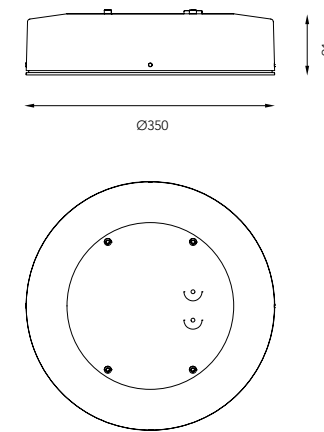

BIANCA TECHNICAL INFO

BIANCA CEILING