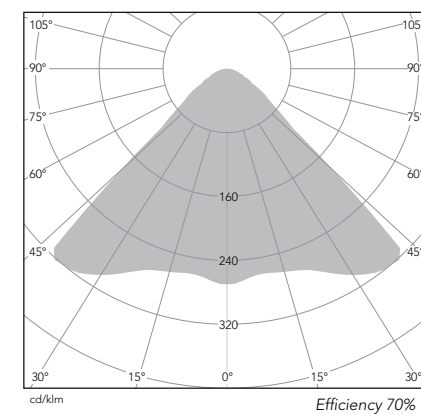

BIANCA TECHNICAL INFO

BIANCA CEILING

BIANCA WALL

BIANCA POST SINGLE

BIANCA POST DOUBLE

LIGHT DISTRIBUTION

ISOLUX DIAGRAM

Lamp installed on 4 m post.
Luminous flux 2000 lm.