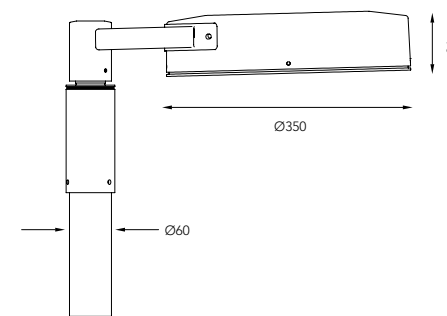

BIANCA POST

Design Tommy Govén

- Material** Luminaire housing in die-cast aluminium.
- Installation** Mounted on Ø60 mm post with single or double arms; see post arms. Note that there are different part nos. for arms to On/Off and DALI.
- Connection** Terminal block 5x2.5 mm² in luminaire housing. Single and double post arms delivered including connection cables, 5 m. Through-wiring not possible in bracket or luminaire.
- Standard finish** Pearl darkgrey ~ RAL9023 textured or White aluminium ~ RAL9006 textured. Other colours available on request.
- Optics** Rotationally Symmetric lens with diffuser in circular prismatic acrylic glass.
- Light source** Including LED module, colour temperature 3000K or 4000K. Colour rendering CRI min 80. Chromaticity tolerance 3 SDCM. Rated lifetime: L70B10 60 000h.
- Driver** Xitanium FULL Programmable Outdoor LED driver from Philips. Programmable driver that enables features such as night reduction. Article numbers on request. Rated lifetime: 100 000h (max 10% loss).
- Other** Post not included. Projected wind area 0.03 m². Weight 4 kg. IK code 09.

BIANCA TECHNICAL INFO

BIANCA CEILING

BIANCA WALL

BIANCA POST SINGLE

BIANCA POST DOUBLE

LIGHT DISTRIBUTION

ISOLUX DIAGRAM

Lamp installed on 4 m post.
Luminous flux 2000 lm.