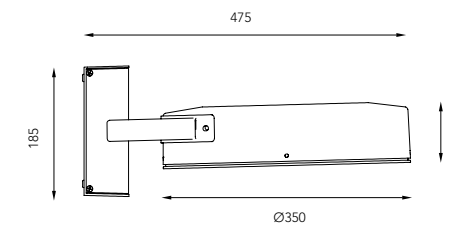

BIANCA WALL