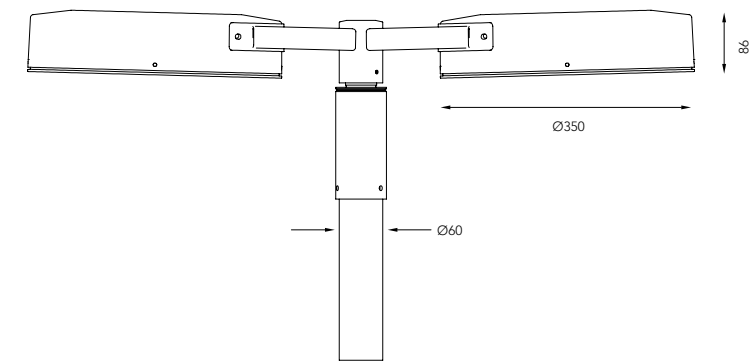

BIANCA POST

Design Tommy Govén

- Material** Luminaire housing in die-cast aluminium.
- Installation** Mounted on Ø60 mm post with single or double arms; see post arms. Note that there are different part nos. for arms to On/Off and DALI.
- Connection** Terminal block 5x2.5 mm² in luminaire housing. Single and double post arms delivered including connection cables, 5 m. Through-wiring not possible in bracket or luminaire.
- Standard finish** Pearl darkgrey ~ RAL9023 textured or White aluminium ~ RAL9006 textured. Other colours available on request.
- Optics** Rotationally Symmetric lens with diffuser in circular prismatic acrylic glass.
- Light source** Including LED module, colour temperature 3000K or 4000K. Colour rendering CRI min 80. Chromaticity tolerance 3 SDCM. Rated lifetime: L70B10 60 000h.
- Driver** Xitanium FULL Programmable Outdoor LED driver from Philips. Programmable driver that enables features such as night reduction. Article numbers on request. Rated lifetime: 100 000h (max 10% loss).
- Other** Post not included. Projected wind area 0.03 m². Weight 4 kg. IK code 09.

BIANCA TECHNICAL INFO

BIANCA CEILING

BIANCA WALL

BIANCA POST SINGLE

BIANCA POST DOUBLE

LIGHT DISTRIBUTION

ISOLUX DIAGRAM

Lamp installed on 4 m post.
Luminous flux 2000 lm.