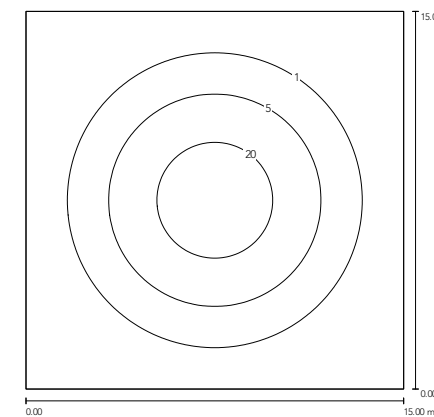

BIANCA TECHNICAL INFO

BIANCA CEILING

BIANCA WALL

BIANCA POST SINGLE

BIANCA POST DOUBLE

LIGHT DISTRIBUTION

ISOLUX DIAGRAM

Lamp installed on 4 m post.
Luminous flux 2000 lm.